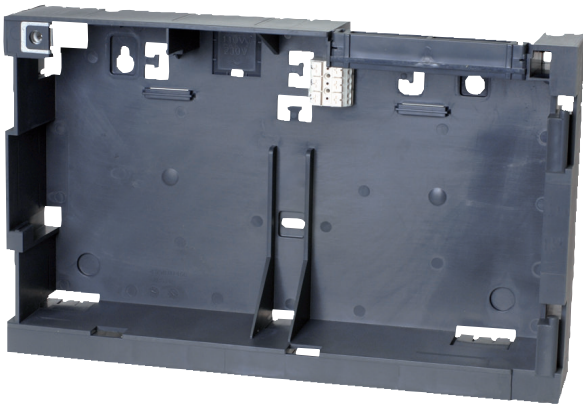

FSH 0000 A Mounting Frame Small

The small mounting frame is required for the frame installation housings:

- PSF 0002 A Power Supply, Frame Installation
- USF 0000 A Universal Housing Small, Frame Installation.

Technical Specifications

Mechanics

Material	Plastic, ABS
Color	Anthracite gray, RAL 7016
Dimensions	Approx. 267 x 450 x 87 mm (approx. 10.5 x 17.7 x 3.4 in.)

Ordering Information

FSH 0000 A Mounting Frame Small required for housing PSF 0002 A and USF 0000A	FSH 0000 A
--	-------------------